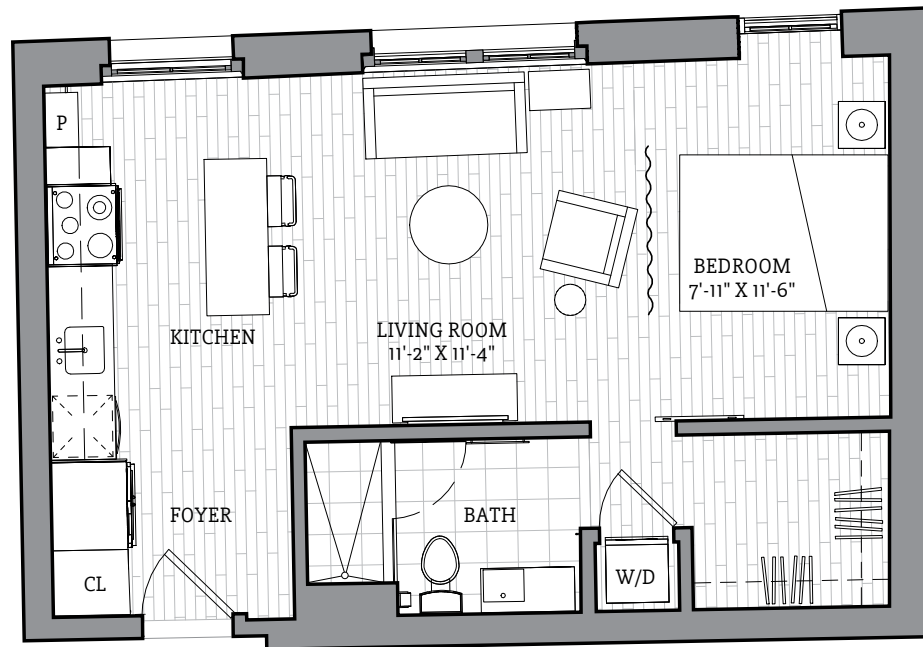

STUDIO

TYPE 4
studio
one bath
±522 sq ft

Elevations and floor plans are artist's renderings and are shown for illustration purposes only. All square feet are approximate only.